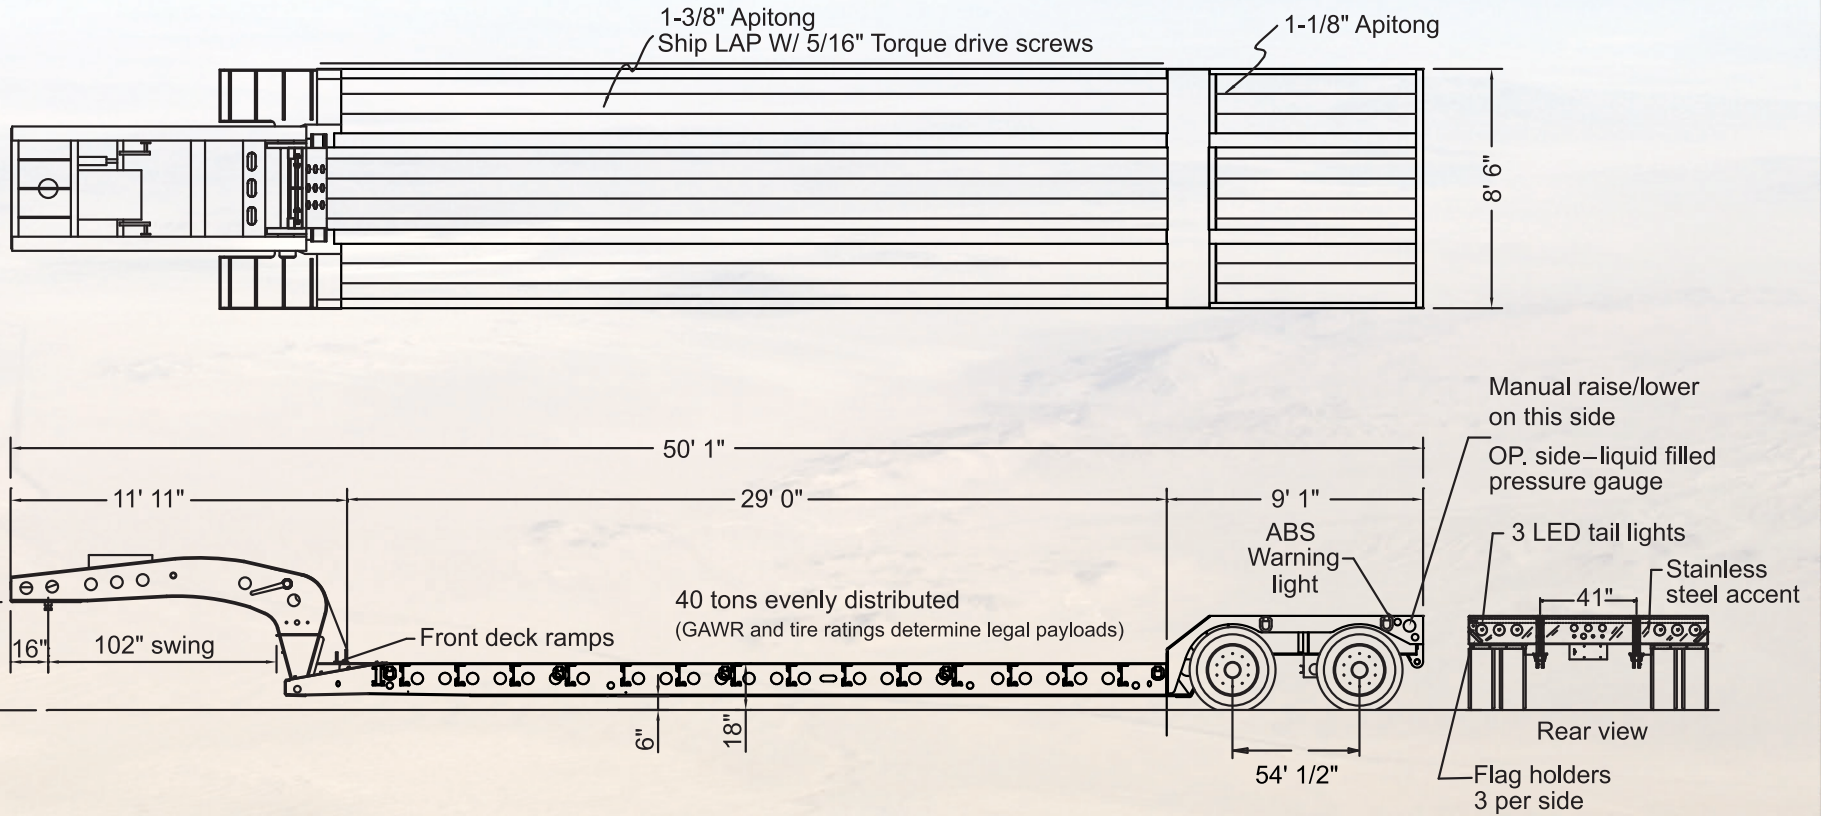

RENEGADE™ LXN40

Specifications subject to change without notice.
Photo may show some optional equipment.

Fontaine Heavy-Haul • 5398 US Highway 11 • Springville, AL 35146 • 205-467-6171 • www.fontaineheavyhaul.com